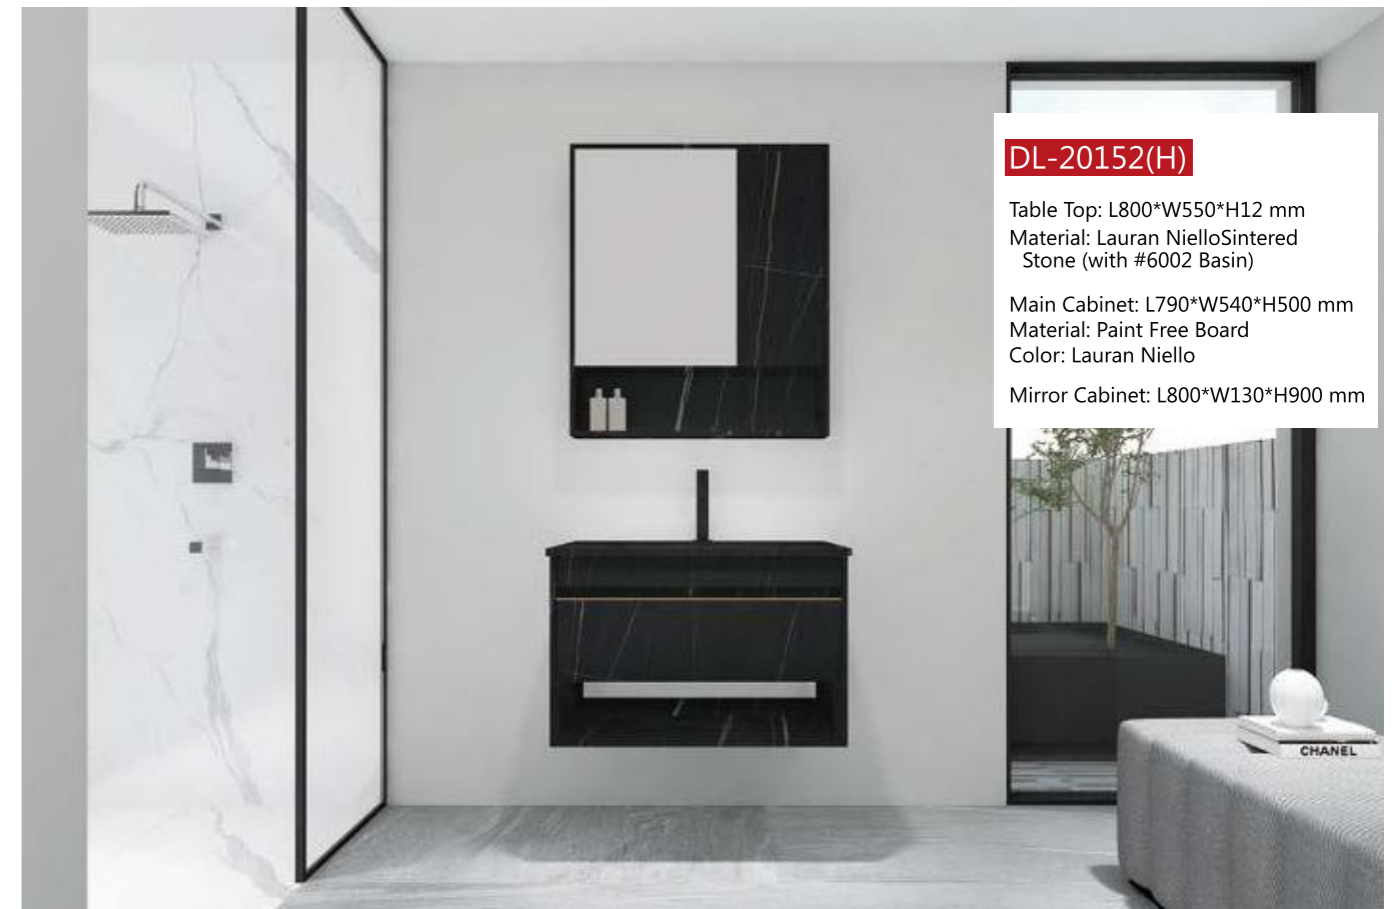

DL-20152(H)

Table Top: L800*W550*H12 mm
Material: Lauran NielloSintered
Stone (with #6002 Basin)

Main Cabinet: L790*W540*H500 mm
Material: Paint Free Board
Color: Lauran Niello

Mirror Cabinet: L800*W130*H900 mm