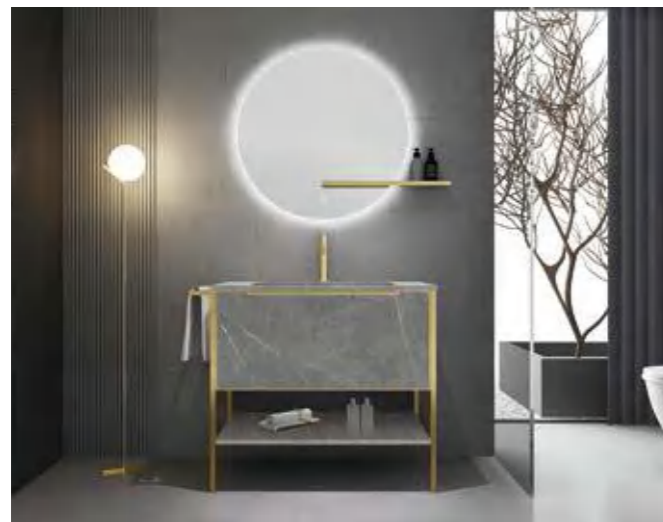

DL-20164(A)

Table Top: L900*W550*H12 mm
Material : Amani Grey Sintered Stone (with #6002 Basin)
Main Cabinet: L980*W545*H825 mm
Material: Paint Free Board
Color: Amani Grey
Mirror: diameter 800 mm
Storage Pallet: L600*W130*H55 mm