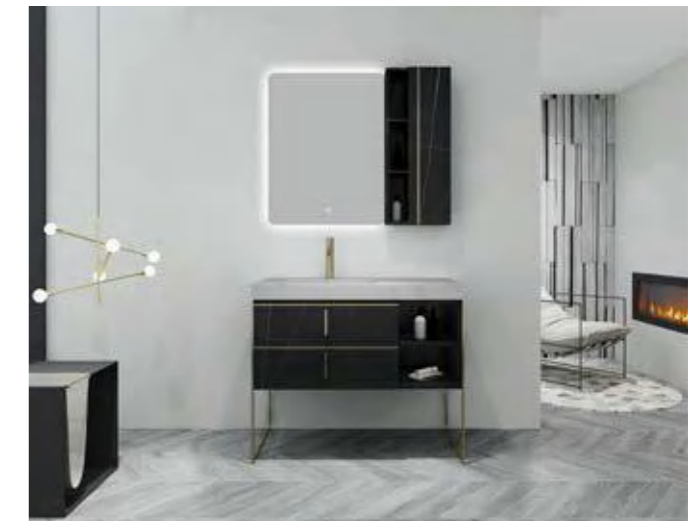

DL-20168-1000(L)

Table Top: L1000*W550*H70 mm
Material: Artificial Calaeatte Granite (with #968B Basin)
Main Cabinet: L990*W540*H430 mm
Material: Paint free board
Color: Lauran Niello
Mirror: L500*H850 mm
Side Cabinet: L350*W130*H850 mm