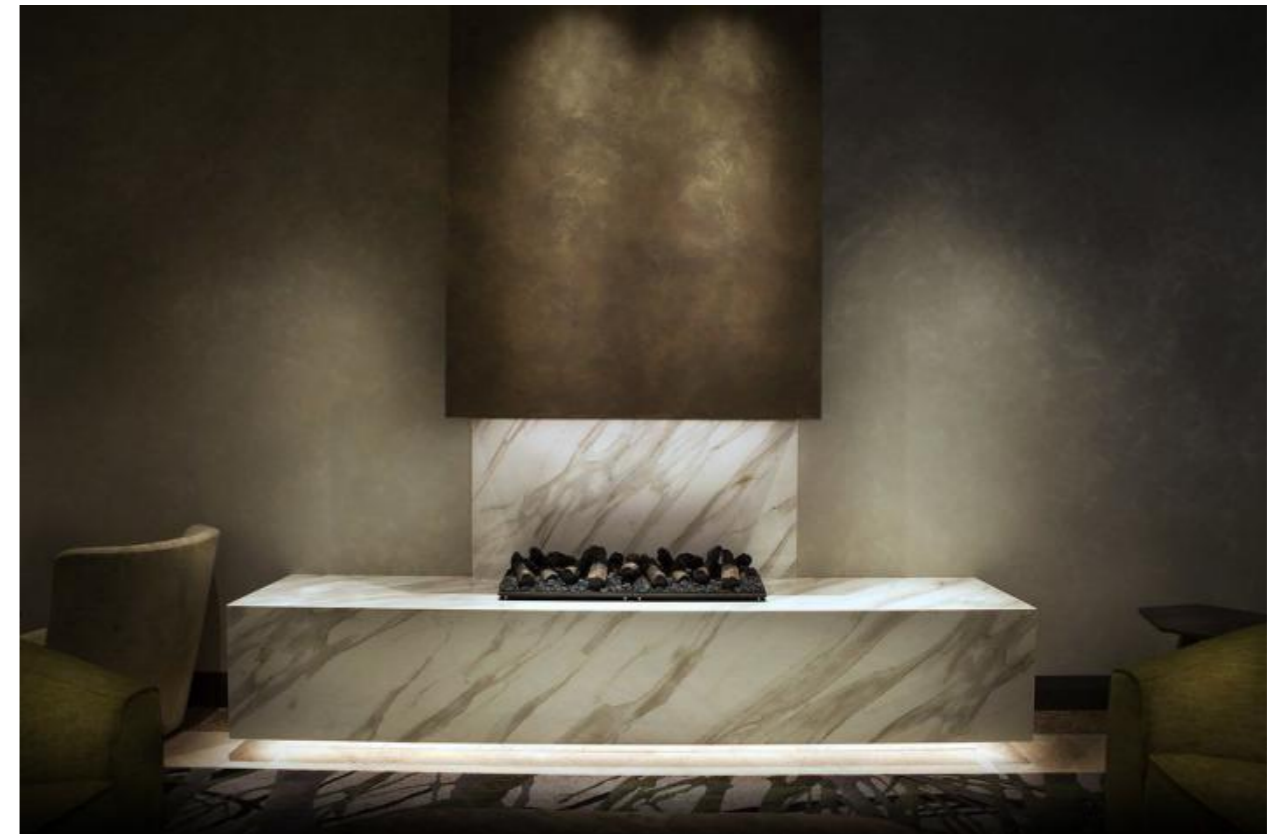

Solid Wood Leg

Countertop and Cabinetry : Snow White, 12mm.

TAULA Sintered Stone TV Stand & Coffee Table

Countertop and Cabinetry : Calaeatta, 12mm

TAULA Sintered Stone Fireplace

Countertop and Cabinetry : Armani Brown, 12mm.