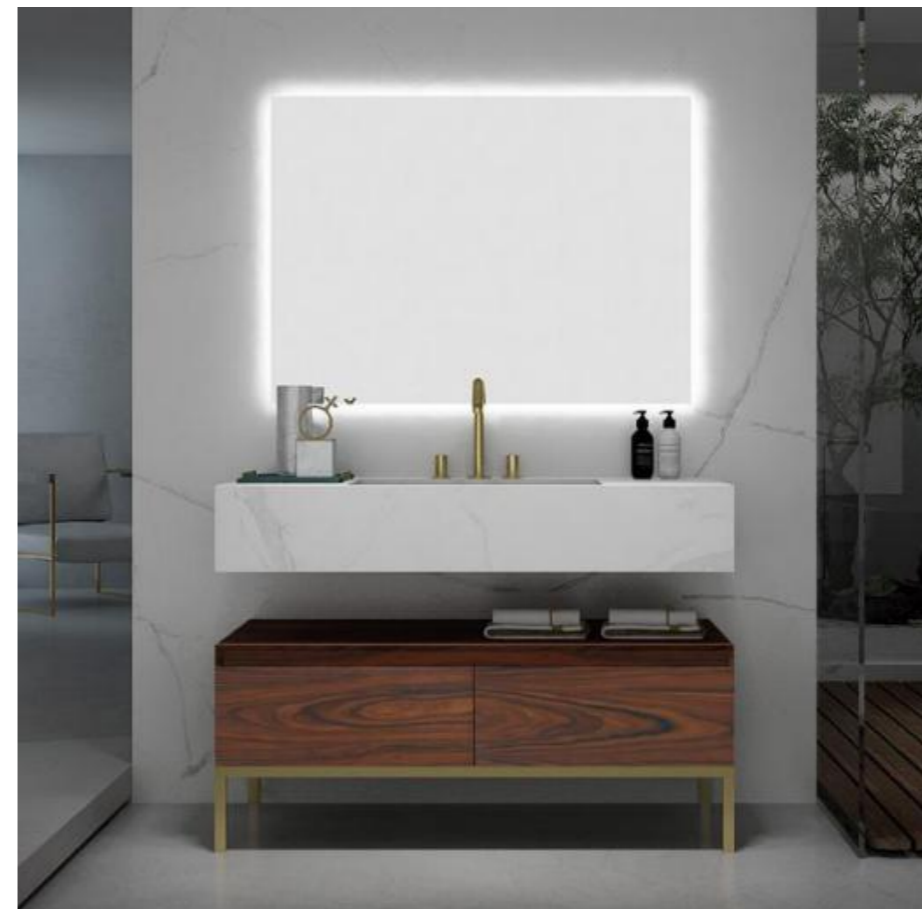

XD-19175(Y)

Table Top : L1200*W550*H170 mm
Material : Calaeatte Sintered Stone

Main Cabinet : L1180*W540*H480 mm
Material : Rosewood Pattern Board
Color : Rosewood Pattern

Mirror : L1180*H800 mm