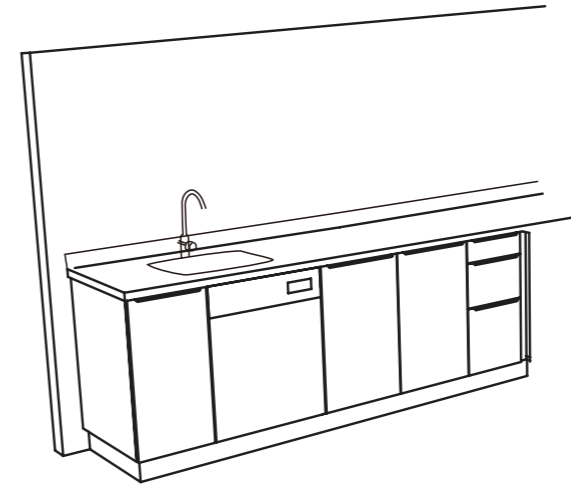

Planning

Even on big projects, the little things matter. Discuss your ideas with our team of design professionals and we'll help nail them down in detail.

TAULA
Kitchen
For Armani Gray sintered stone + wooden sintered stone custom countertop about $49/sq.
TAULA countertop includes 5 years warranty.
For information on services, please contact us.