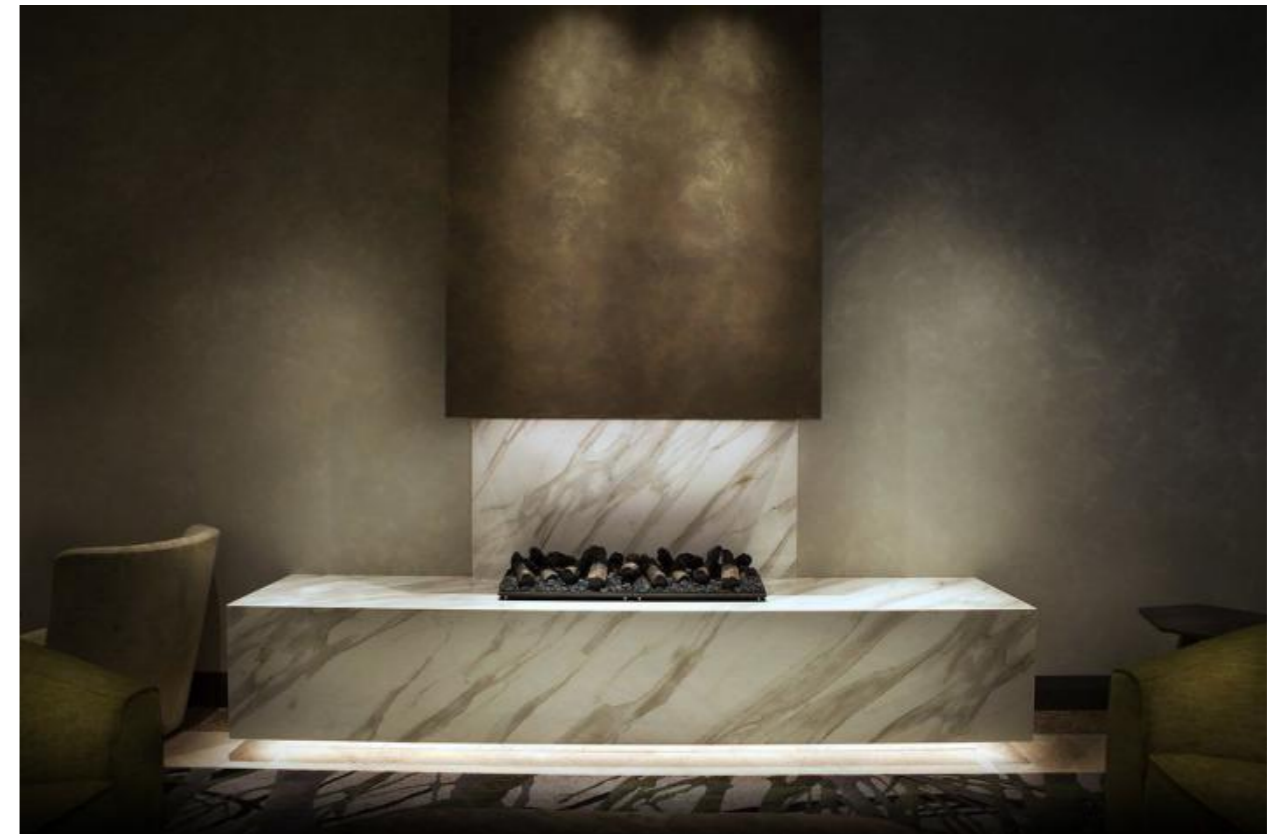

TAULA Sintered Stone Fireplace