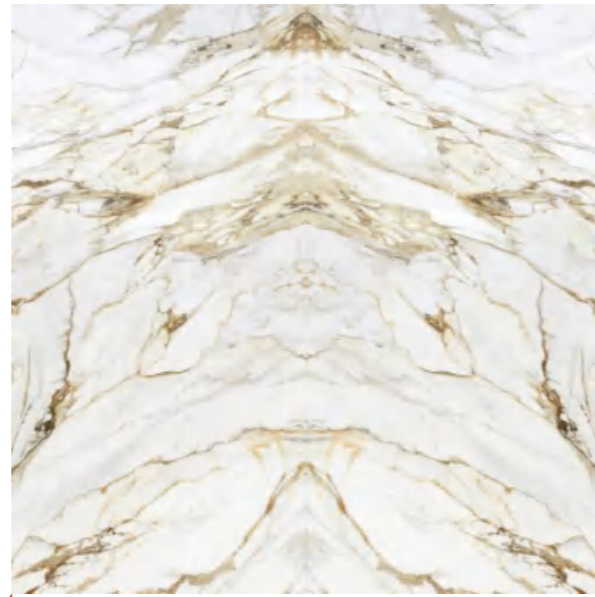

1500x1500 mm / 60"x60"