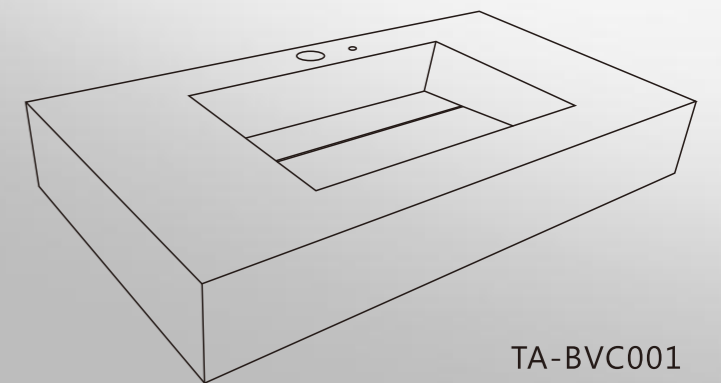

Bathroom Vanity

Choose a Design Style Perfect for You!

TA-BVC001

DIVERSITY MEETS QUALITY AND SOLIDITY