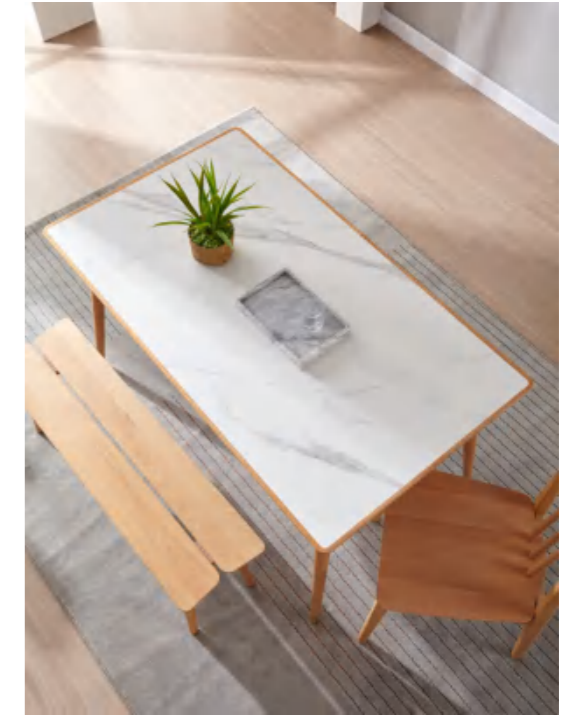

# Sintered Stone Furniture

The future of surface is here.

■ *Natural*

**Dining Room Furniture**

Countertop and Cabinetry : Calaeatta, 12mm; Soild Wood.

1408 Series Dining room furniture set